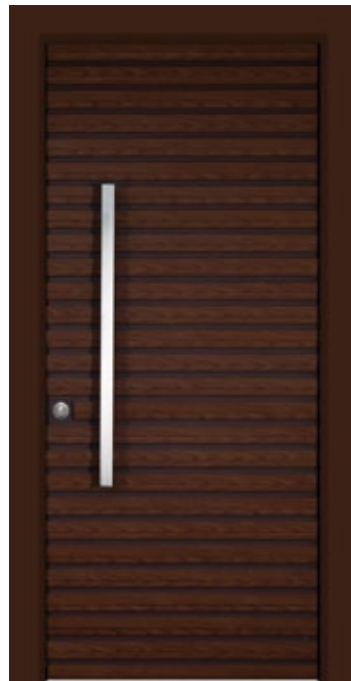

Designed Security Doors

Simba Designed Security doors address the high security concern while responding to functional and sensational artistic needs for residences and any other buildings. Unique doors with precision designs with latticed glass windows and manually assembled designer bars. Compliments for long, short and luxury rosette handles.

- Multi - Lock 125 with multi-bolts. Penetration depth into the metal frame.
- Interactive Plus Unique Cylinder shield and self - destructive mechanism.
- Maximum resistance, suited for all conditions and fortified thermal-acoustic insulation